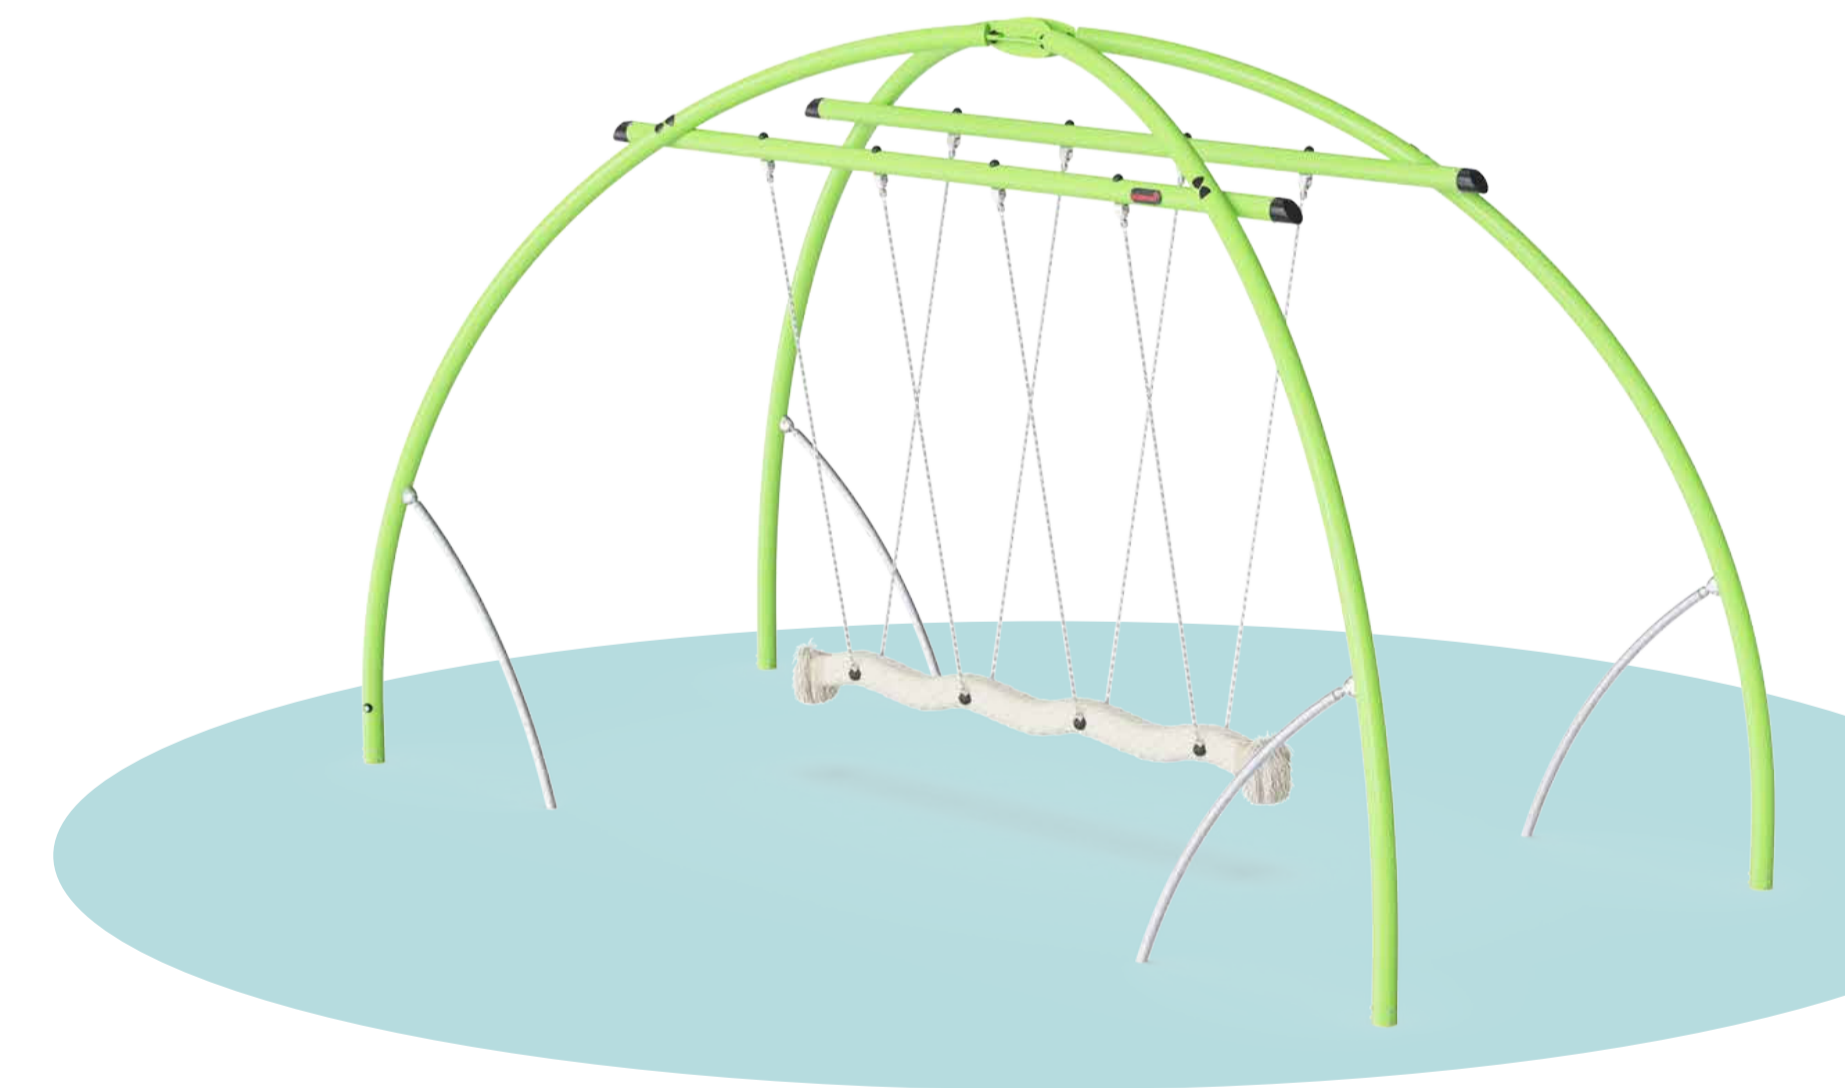

TREASURE ISLAND

PLAY AREA REFURBISHMENT

6 Communication panel

2 New swings with a combination toddler/family seat and two flat swing seats

12 Fitness/play gym unit

3 Crazy Nellie Springer

4 Jungle hut - play tower

1 Triple somersault bars & chatty bench

Balancing Water lillie posts

5 Balance combination

8 Pirate ship

9 Dolphin Springer

7 Cocowave rope swing

TREASURE ISLAND

PLAY AREA REFURBISHMENT

- ① Somersault bars and Chatty bench
- ② Swings with a combination seat, and two flat swing seats
- ③ Crazy Nellie springer
- ④ Jungle hut
- ⑤ Balance combination
- ⑥ Communication panel
- ⑦ Cocowave swing
- ⑧ Pirate ship
- ⑨ Dolphin springer
- ⑩ Existing cone spinner
- ⑪ Existing path resurfaced with compacted gravel
- ⑫ New fitness/play gym unit
- ⑬ Play mound