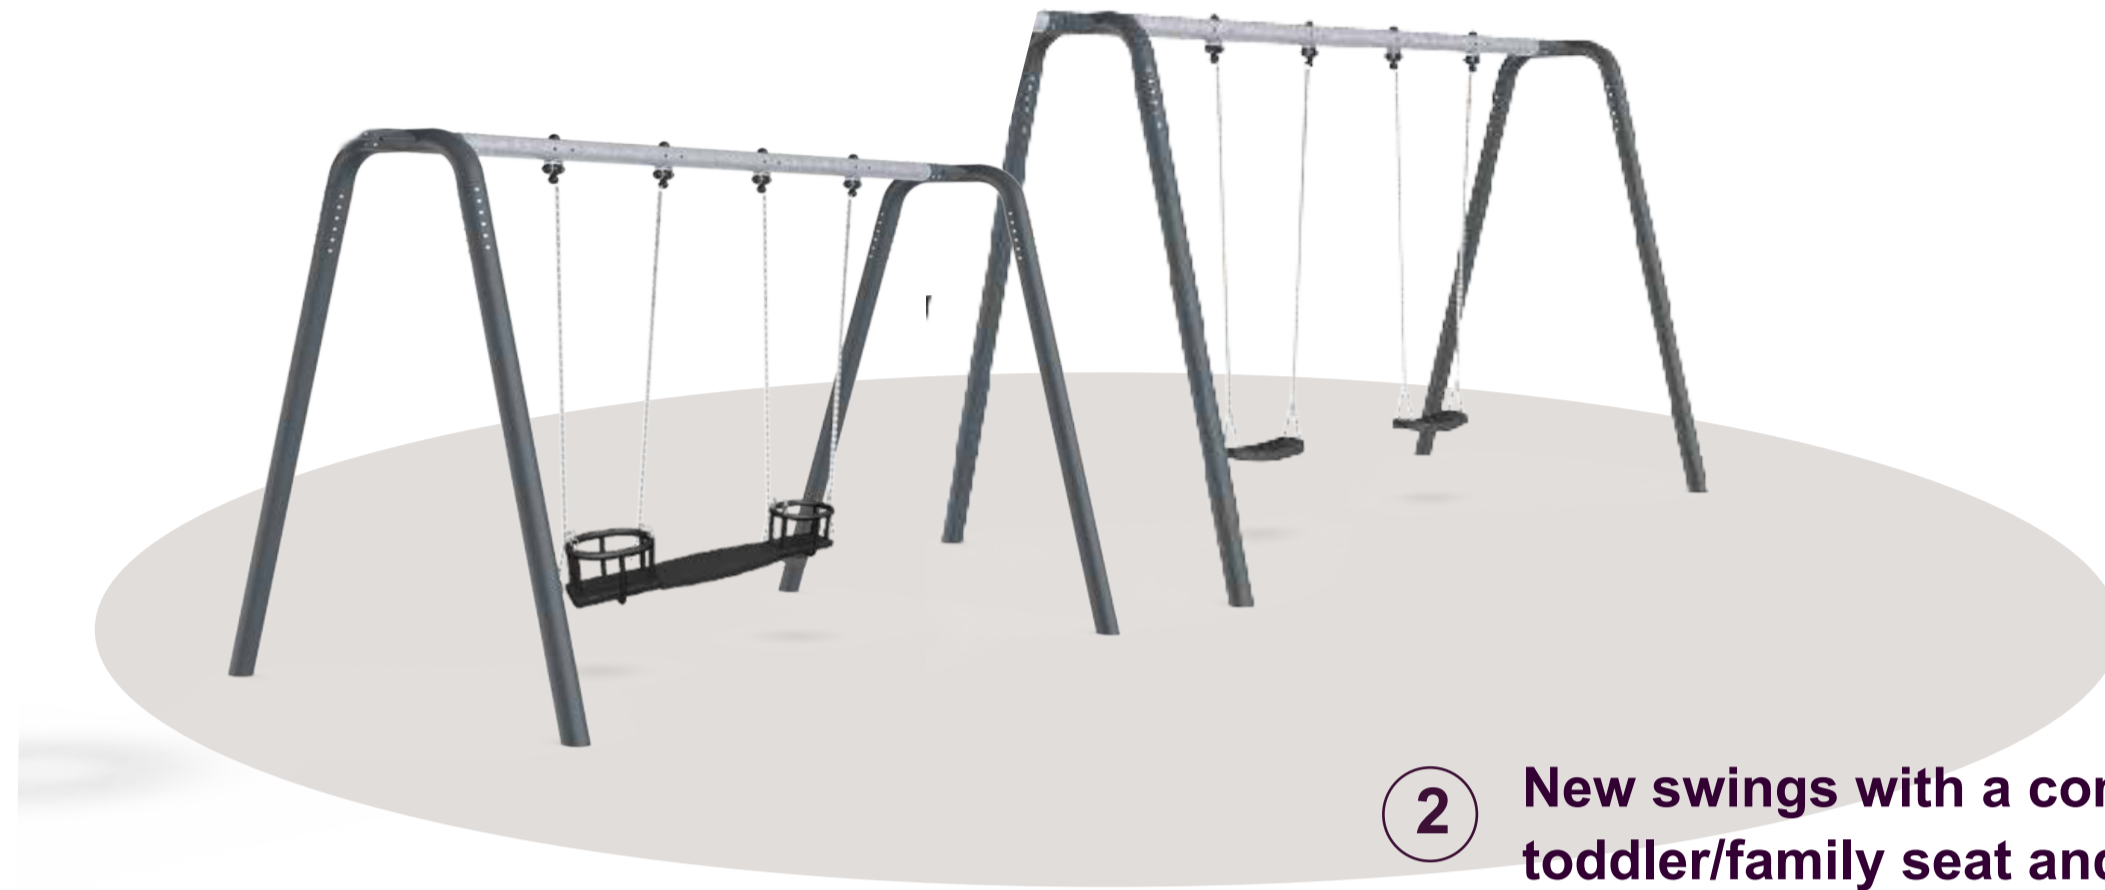

TREASURE ISLAND

PLAY AREA REFURBISHMENT

6 Communication panel

2 New swings with a combination toddler/family seat and two flat swing seats

12 Fitness/play gym unit

3 Crazy Nellie Springer

4 Jungle hut - play tower

1 Triple somersault bars & chatty bench

Balancing Water lillie posts

5 Balance combination

8 Pirate ship

9 Dolphin Springer

7 Cocowave rope swing

TREASURE ISLAND

PLAY AREA REFURBISHMENT

- ① Somersault bars and Chatty bench
- ② Swings with a combination seat, and two flat swing seats
- ③ Crazy Nellie springer
- ④ Jungle hut
- ⑤ Balance combination
- ⑥ Communication panel
- ⑦ Cocowave swing
- ⑧ Pirate ship
- ⑨ Dolphin springer
- ⑩ Existing cone spinner
- ⑪ Existing path resurfaced with compacted gravel
- ⑫ New fitness/play gym unit
- ⑬ Play mound