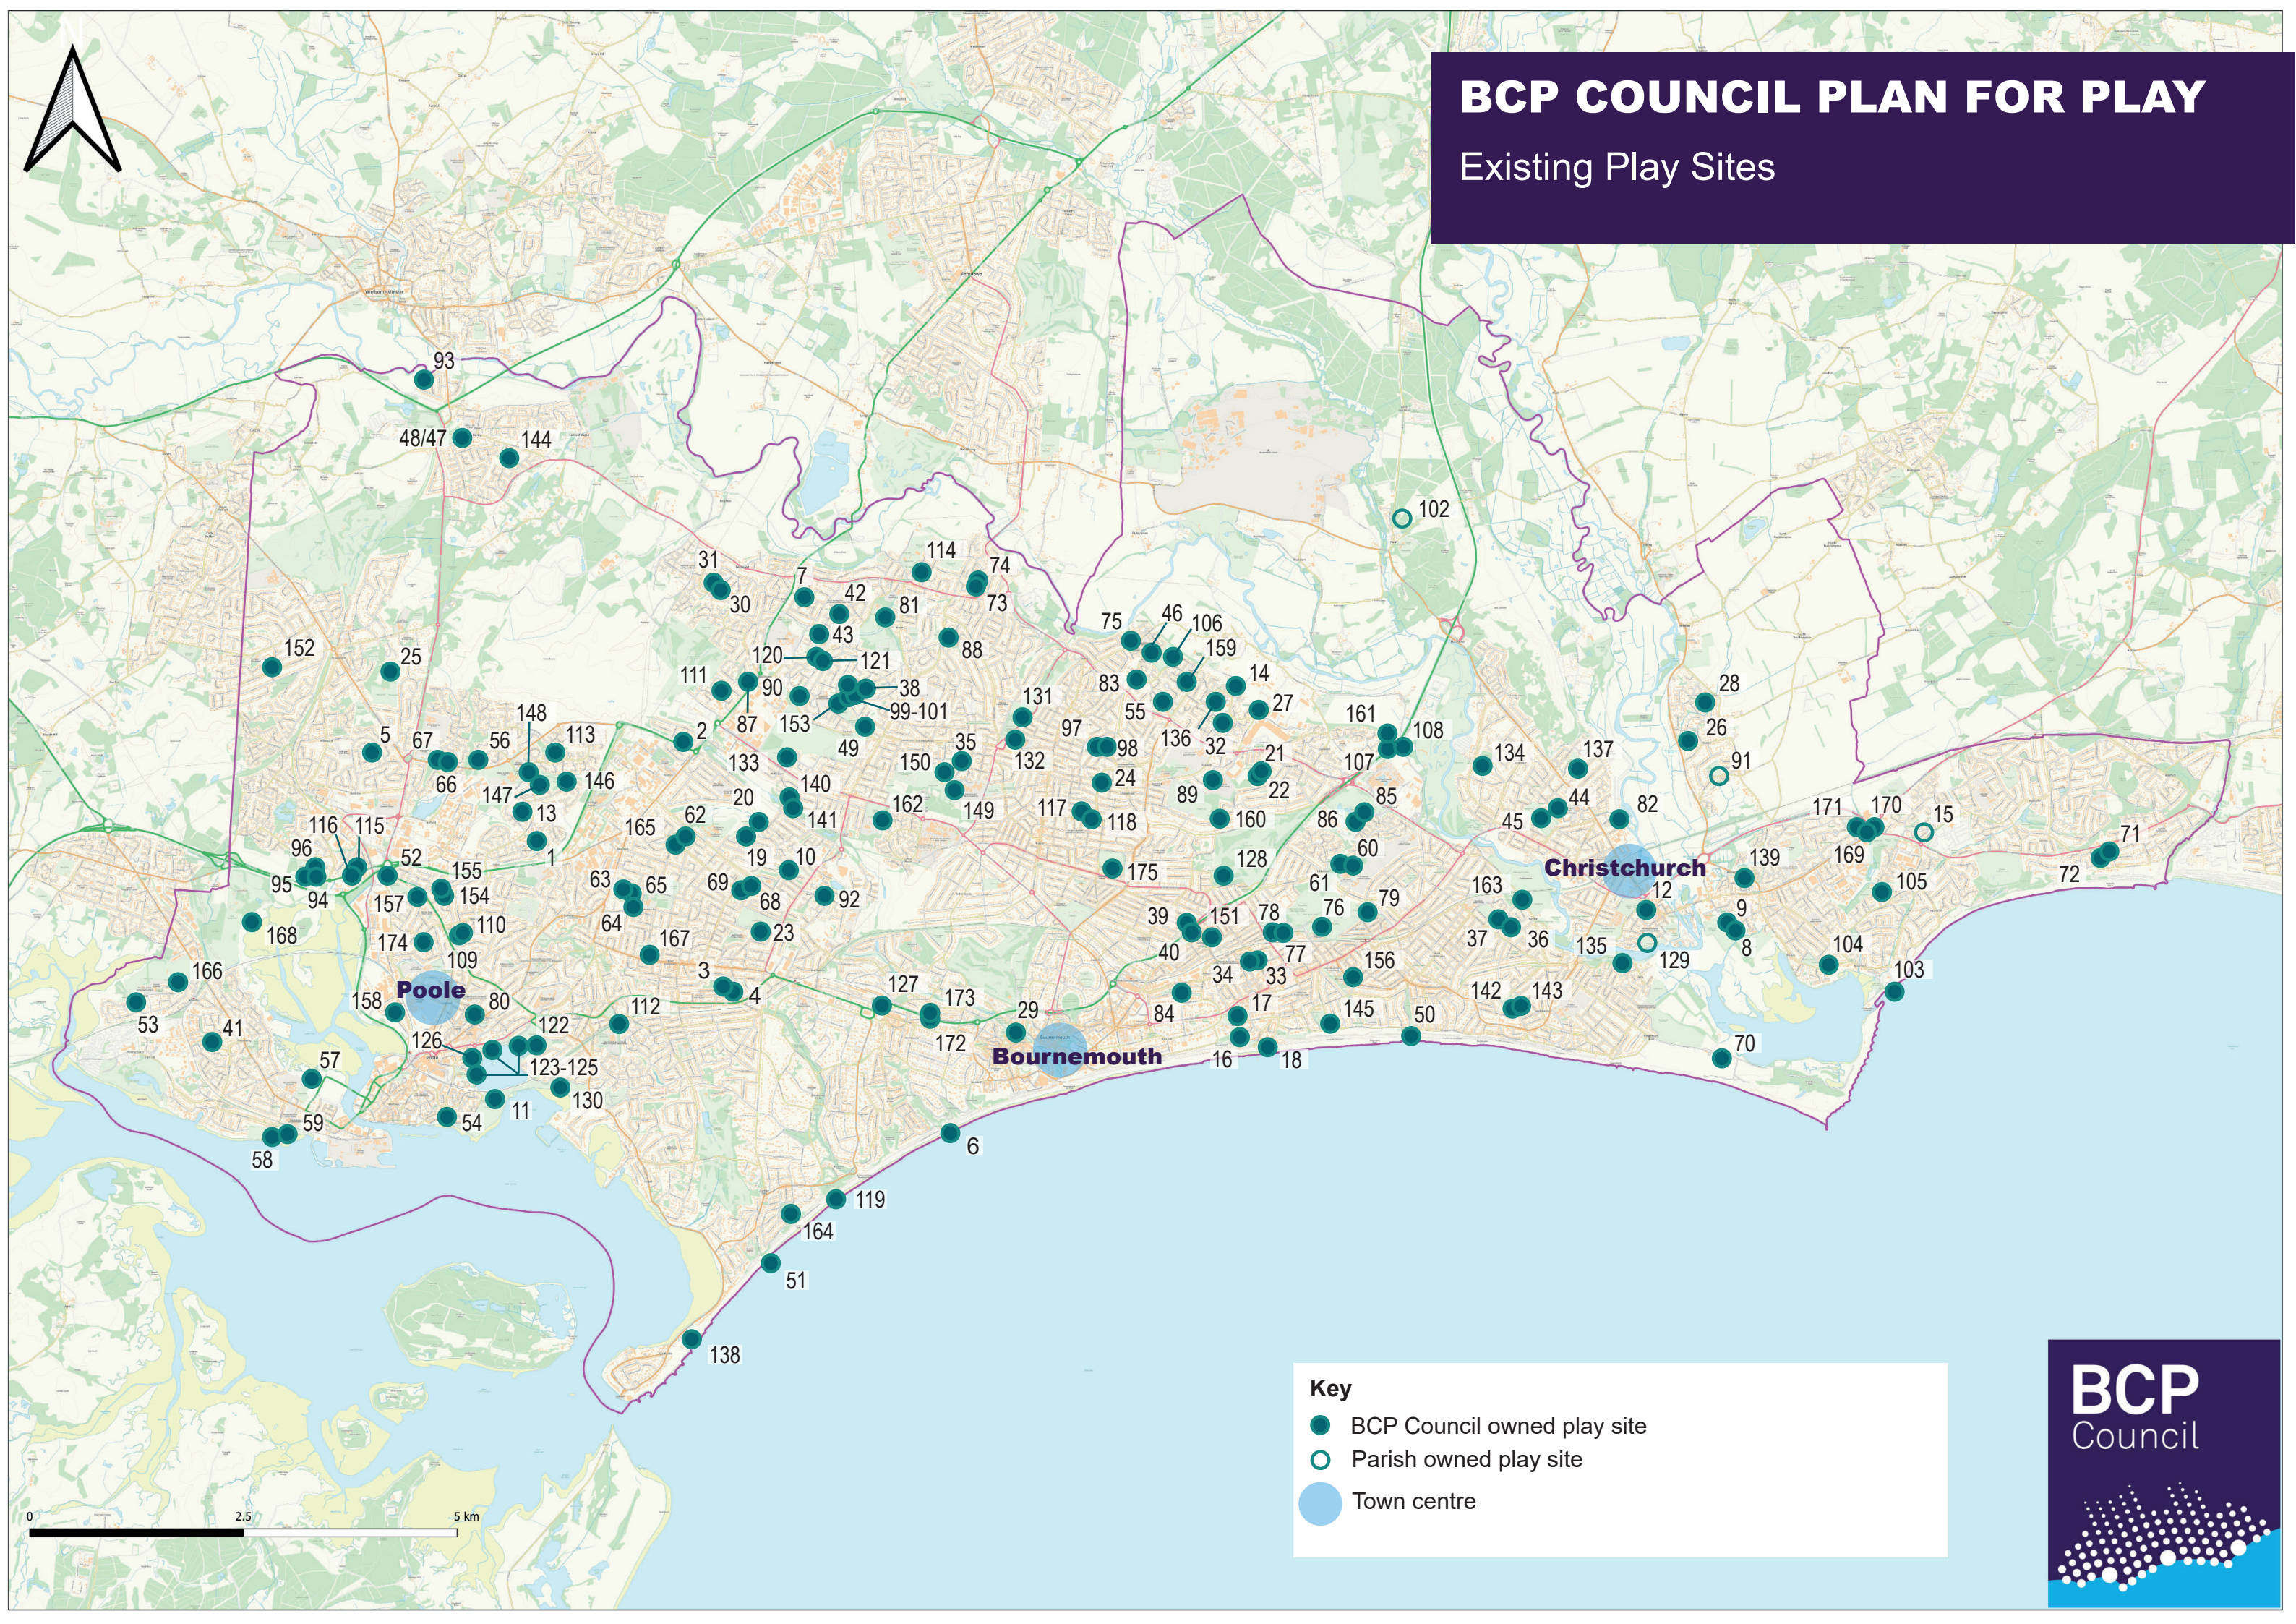

BCP COUNCIL PLAN FOR PLAY

Existing Play Sites

Key

- BCP Council owned play site
- Parish owned play site
- Town centre