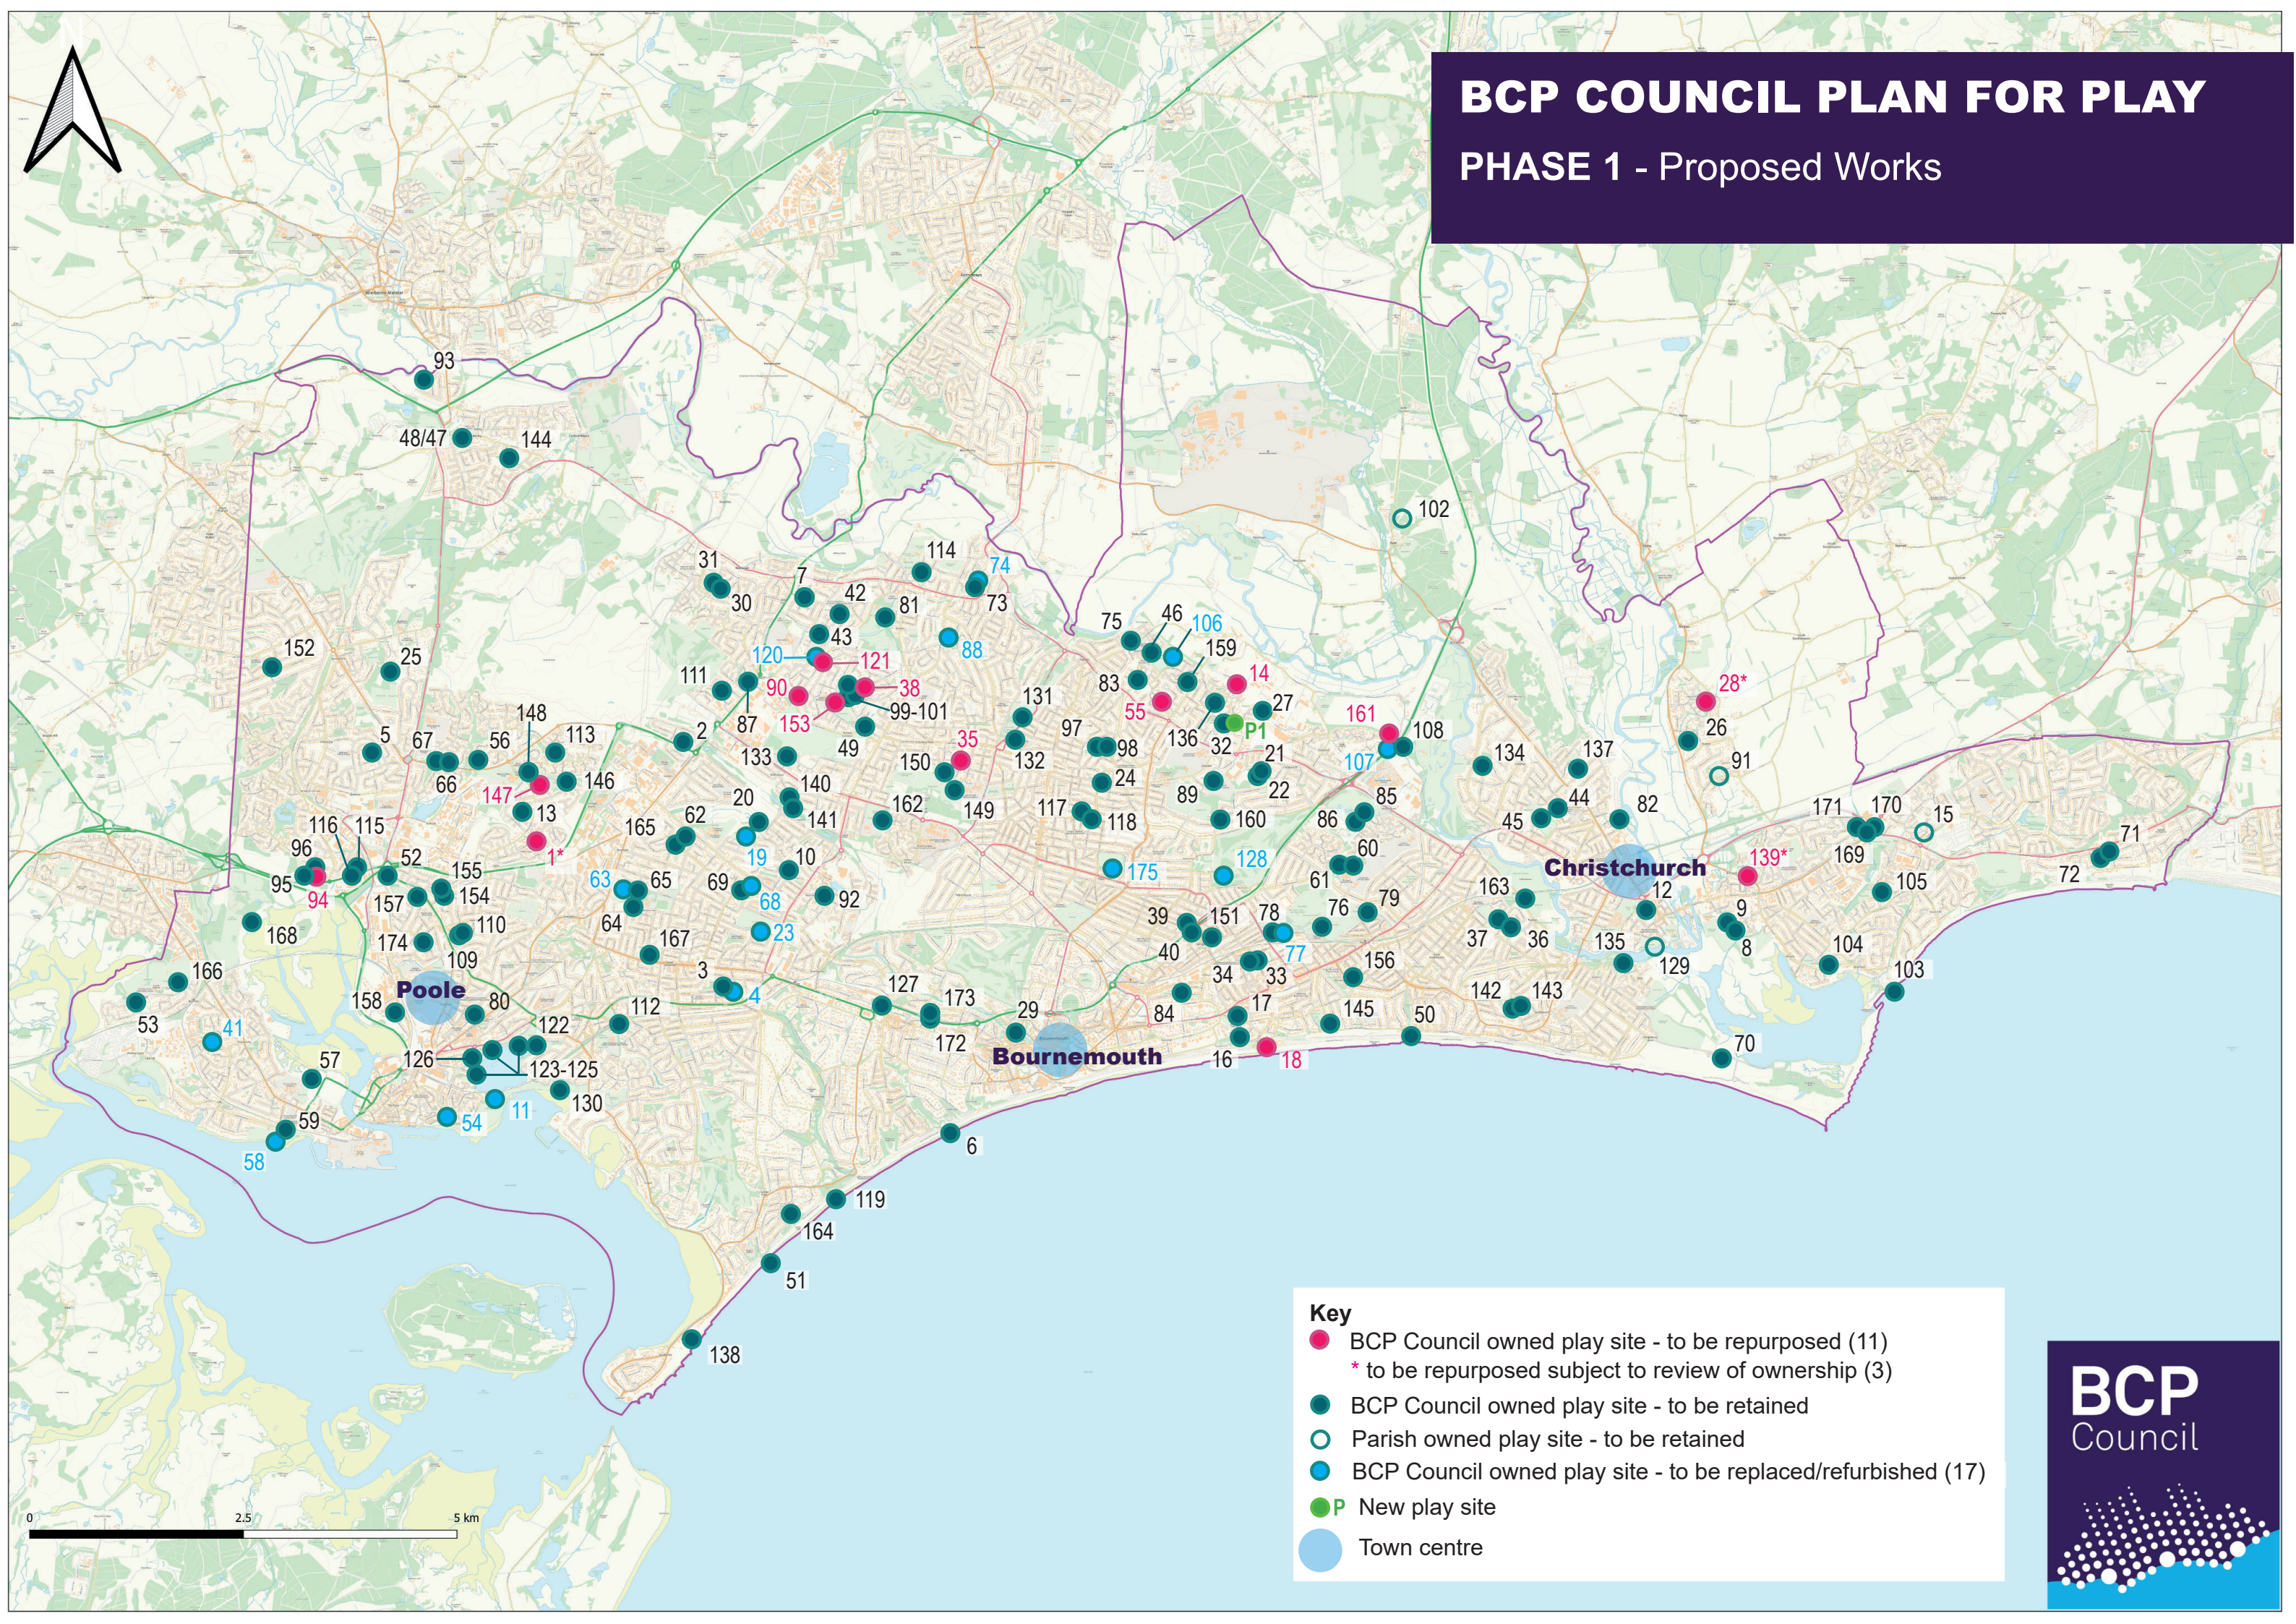

BCP COUNCIL PLAN FOR PLAY

PHASE 1 - Proposed Works

Key

- BCP Council owned play site - to be repurposed (11)
- ●* to be repurposed subject to review of ownership (3)
- BCP Council owned play site - to be retained
- Parish owned play site - to be retained
- BCP Council owned play site - to be replaced/refurbished (17)
- ●P New play site
- Town centre